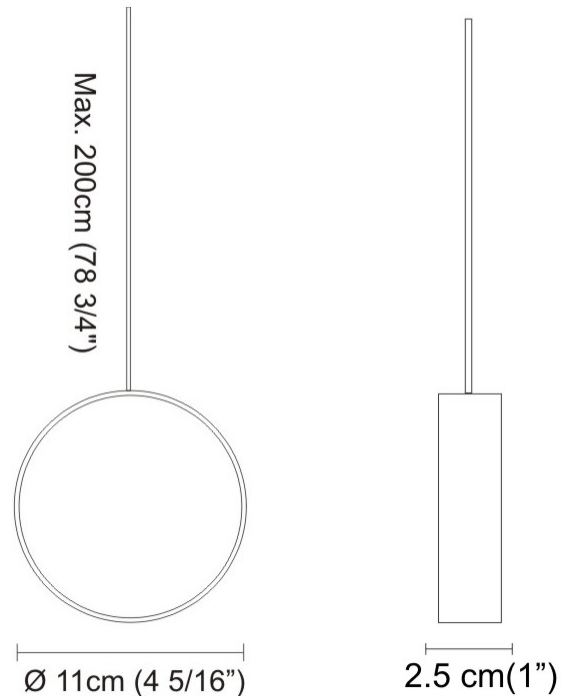

D131057-

base number   Finish
Options

1. To build a product code in our configurator select the specify button on the base model # product page
2. To build a manual product code on this datasheet choose from the options listed below in blue font and add the suffix to the base model #

GENERAL

Series: Do Not Disturb
Brand: Knikerboker
Division: Design
Mounting Type: Suspension
Mounting Location: Ceiling
Subcategory: Ambient

PHYSICAL

Shape: Round
Length (mm): 110
Length (in): 4 5/16
Width (mm): 25
Width (in): 1
Max. Overall Height (mm): 2000
Max. Overall Height (in): 78 3/4
Light Distribution: Direct / Indirect
Diffuser: Opal
Fixture Finish: EWH / EBK / MAN / COF / PRD / SLF / GLF / CLF / BRL
Fixture Material: Metal
Cable Details: Silicon Coaxial Cable 1500mm

ELECTRICAL

Lamp Type: LED
Input Wattage (W): 8
Total Output Wattage (W): 7
Dimming: 0-10V Dimming / Phase Dimming (120Vac Only)
Driver Included: Yes
Driver Location: Integrated
Driver Type: Constant Voltage - 120 / 277Vac
Driver Class: Class 2
Input Voltage (V): 120 - 277
Output Voltage (V): 24
Upon Request: (Not included - see components) Remote: 0-10Vdc dimming / (Included) Integral: Phase dimming @120Vac only / Non-dimming 277Vac

LED

Number of LEDs: 1
Color Temperature (°K): 3000
Max. Delivered Lumen (lm): 1000
CRI: >85 CRI
Lamp Life (hrs): 50000

OPTICAL

RATINGS AND CERTIFICATIONS

Certified By: Certified for North American Standards
IP rating: IP20