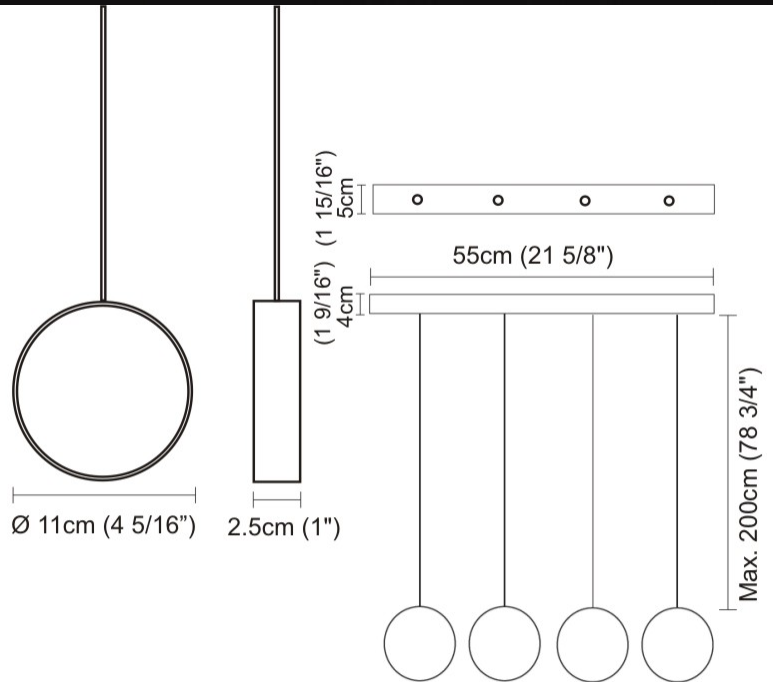

PROJECT	
TYPE	
SPECIFIER	
QUANTITY	
DATE	

DO NOT DISTURB SUSPENSION

D131117-

base number   Finish
Options

1. To build a product code in our configurator select the specify button on the base model # product page
2. To build a manual product code on this datasheet choose from the options listed below in blue font and add the suffix to the base model #

GENERAL

Series: Do Not Disturb
Brand: Knikerboker
Division: Design
Mounting Type: Suspension
Mounting Location: Ceiling
Subcategory: Ambient

PHYSICAL

Shape: Round
Length (mm): 550
Length (in): 21 5/8
Width (mm): 50
Width (in): 2
Light Distribution: Direct / Indirect
Diffuser: Opal
Fixture Finish: EWH / EBK / MAN / COF / PRD / SLF / GLF / CLF / BRL
Fixture Material: Aluminum
Cable Details: Silicon Coaxial Cable 1500mm / 59 1/16"

ELECTRICAL

Lamp Type: LED
Input Wattage (W): 32
Total Output Wattage (W): 28
Dimming: 0-10V Dimming / Phase Dimming (120Vac Only)
Driver Included: Yes
Driver Location: Integrated
Driver Type: Constant Voltage - Universal
Driver Class: Class 2
Input Voltage (V): 120 - 277
Output Voltage (V): 24
Upon Request: (Not included - see components) Remote: Phase dimming @120Vac only / (Included) Integral: 0-10Vdc dimming / 277Vac

LED

Number of LEDs: 4
Color Temperature (°K): 3000
Max. Delivered Lumen (lm): 4000
CRI: >85 CRI
Lamp Life (hrs): 50000

OPTICAL

RATINGS AND CERTIFICATIONS

Certified By: Certified for North American Standards
IP rating: IP20