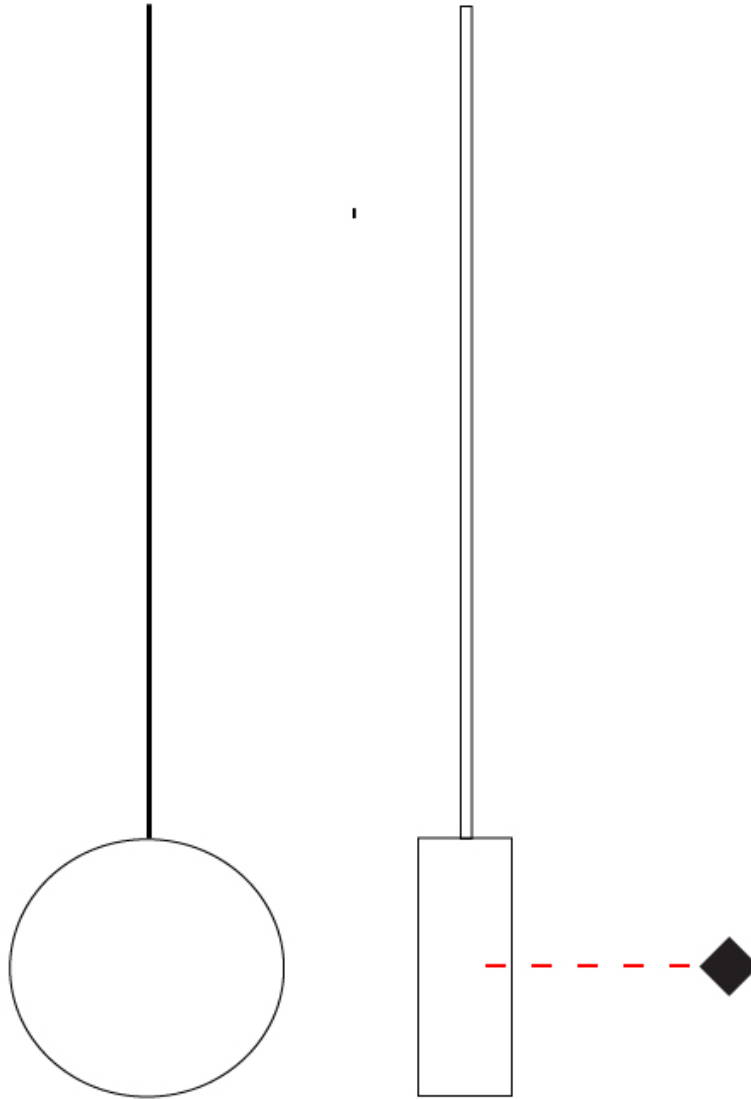

DO NOT DISTURB SUSPENSION

D131057-

PROJECT

TYPE

SPECIFIER

QUANTITY

DATE

D