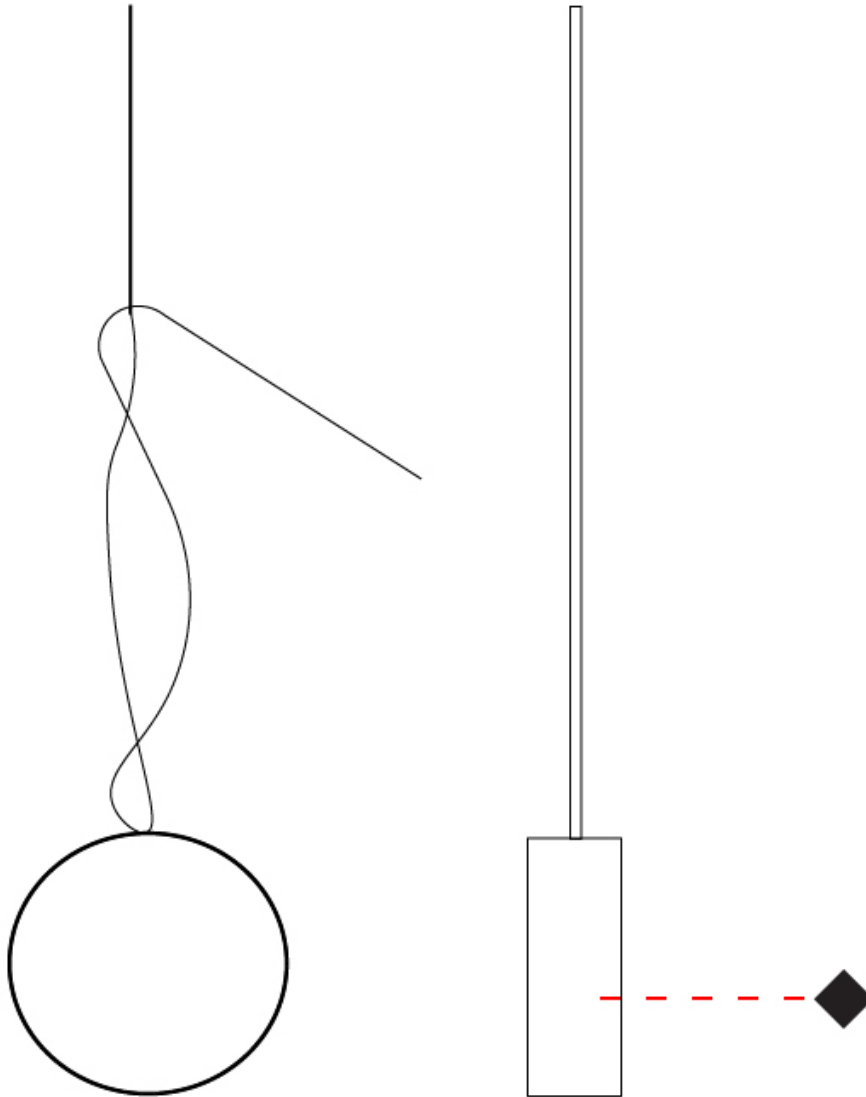

DO NOT DISTURB SUSPENSION

D131053-

PROJECT

TYPE

SPECIFIER

QUANTITY

DATE

D