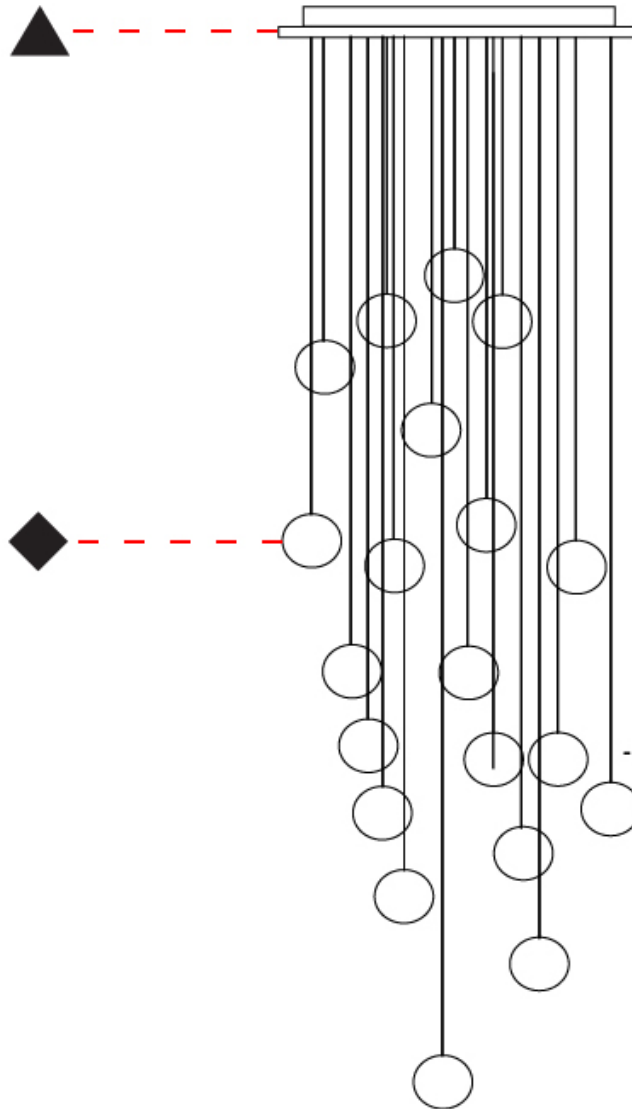

DO NOT DISTURB SUSPENSION

D131125-

PROJECT

TYPE

SPECIFIER

QUANTITY

DATE

D