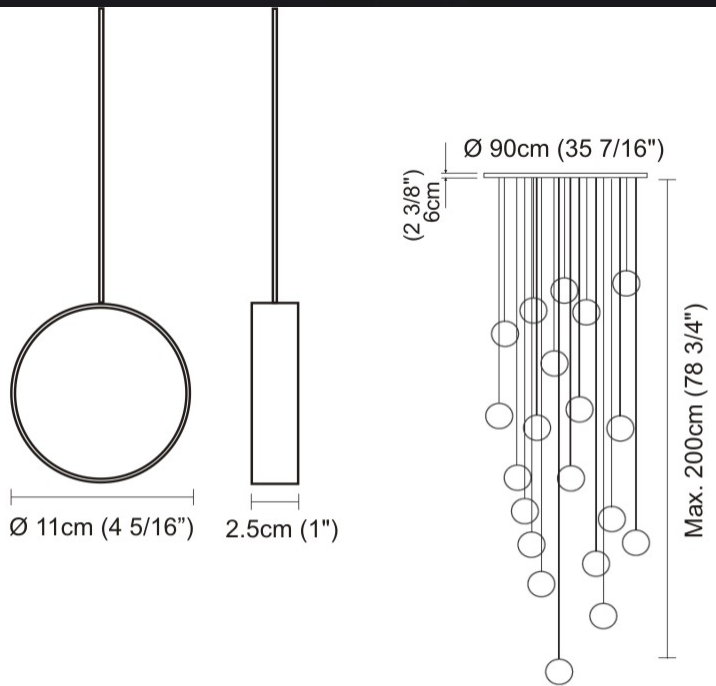

1. To build a product code in our configurator select the specify button on the base model # product page
2. To build a manual product code on this datasheet choose from the options listed below in blue font and add the suffix to the base model #

GENERAL

Series: Do Not Disturb
Brand: Knikerboker
Division: Design
Mounting Type: Suspension
Mounting Location: Ceiling
Subcategory: Ambient

PHYSICAL

Shape: Round
Diameter (mm): 900
Diameter (in): 35 7/16
Max. Overall Height (mm): 2000
Max. Overall Height (in): 78 3/4
Light Distribution: Direct / Indirect
Diffuser: Opal
Fixture Finish: [EWH](#) / [EBK](#) / [MAN](#) / [COF](#) / [PRD](#) / [SLF](#) / [GLF](#) / [CLF](#) / [BRL](#)
Fixture Material: Aluminum
Cable Details: Silicon Coaxial Cable 10 Cables Of 1500mm / 59 1/16" 10 Cables Of 2000mm / 78 3/4"

ELECTRICAL

Lamp Type: LED
Input Wattage (W): 160
Total Output Wattage (W): 140
Dimming: 0-10V Dimming / Phase Dimming (120Vac Only)
Driver Included: Yes
Driver Location: Integrated
Driver Type: Constant Voltage - Universal
Driver Class: Class 2
Input Voltage (V): 120 - 277
Output Voltage (V): 24
Upon Request: (Not included - see components) Remote: Phase dimming @120Vac only / (Included) Integral: 0-10Vdc dimming / 277Vac

LED

Number of LEDs: 20
Color Temperature (°K): 3000
Max. Delivered Lumen (lm): 2000
CRI: >85 CRI
Lamp Life (hrs): 50000

OPTICAL

RATINGS AND CERTIFICATIONS

Certified By: Certified for North American Standards
IP rating: IP20